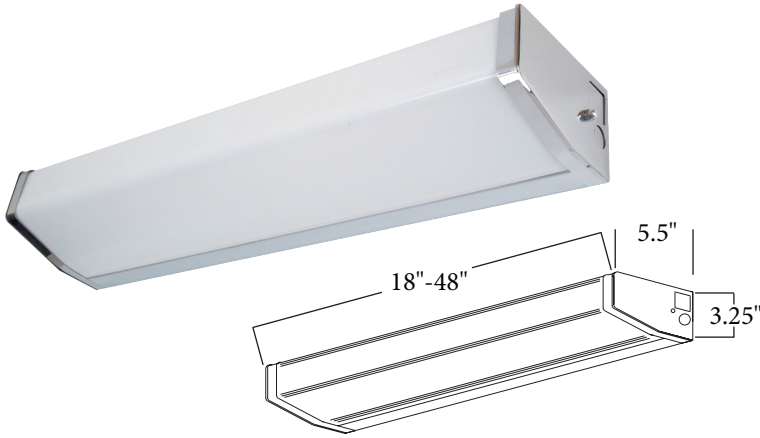

WV205 SERIES

Vanity Wall Bracket

ORDERING INFORMATION

Description	Part Number
1L 18" 15W T8 120/277V	WV20511518SWD(A)(B)
1L 24" 17W T8 120/277V	WV20511724SWD(A)(B)
1L 36" 25W T8 120/277V	WV20512536SWD(A)(B)
1L 48" 28W T8 120/277V	WV205128T848SWD(A)(B)
1L 48" 32W T8 120/277V	WV20513248SWD(A)(B)
2L 18" 15W T8 120/277V	WV20521518SWD(A)(B)
2L 24" 17W T8 120/277V	WV20521724SWD(A)(B)
2L 36" 25W T8 120/277V	WV20522536SWD(A)(B)
2L 48" 28W T8 120/277V	WV205228T848SWD(A)(B)
2L 48" 32W T8 120/277V	WV20523248SWD(A)(B)

Option Codes

(A) End Caps

W - White Ends
C - Chrome Ends

(B) Options

Blank - None
10RS - ≤10% THD, Rapid Start
P - Program Start
20 - ≤20% THD

DESIGN

The WV205 Series Vanity Wall Bracket is great for illuminating corridors, stairwells, lavatories, dressing rooms, utility areas, patient rooms, and task lighting.

ACCESSORIES

Order as separate line item

T8 EMERGENCY BALLAST
EB5 (500 LUMEN)
EB7 (700 LUMEN)
EB14 (1400 LUMEN)
EB30 (3000 LUMEN)

CONVENIENCE OUTLET
CO

PULL CHAIN
PC
3-STEP PULL CHAIN
PC3

CONVENIENCE OUTLET
WITH GFCI
CO2

ROCKER SWITCH
RS

TECHNICAL INFORMATION

Fixture features a structurally embossed, heavy gauge, cold rolled steel housing. Smooth white acrylic diffuser. Wall or ceiling mounted. White or chrome ends available. ETL listed. Suitable for damp locations. Ballasts are solid state electronic. All reflective surfaces are finished with a high reflectance, lighting fixture white polyester powder.