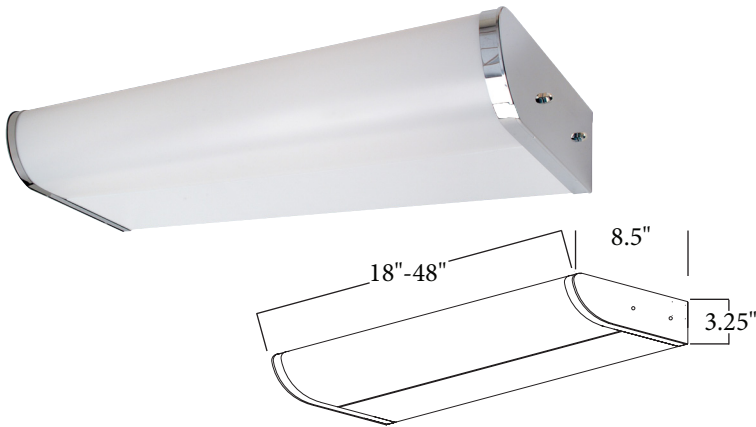

WV207 SERIES

Vanity Wall Bracket

ORDERING INFORMATION

Description	Part Number
1L 18" 15W T8 120/277V	WV20711518SWD (A) (B)
1L 24" 17W T8 120/277V	WV20711724SWD (A) (B)
1L 48" 28W T8 120/277V	WV207128T848SWD (A) (B)
1L 48" 32W T8 120/277V	WV20713248SWD (A) (B)
2L 18" 15W T8 120/277V	WV20721518SWD (A) (B)
2L 24" 17W T8 120/277V	WV20721724SWD (A) (B)
2L 48" 28W T8 120/277V	WV207228T848SWD (A) (B)
2L 48" 32W T8 120/277V	WV20723248SWD (A) (B)

Option Codes

(A) End Caps

W - White Ends
C - Chrome Ends

(B) Options

Blank - None
10RS - ≤10% THD, Rapid Start
P - Program Start
20 - ≤20% THD

DESIGN

The WV207 Series Vanity Wall Bracket is great for illuminating corridors, stairwells, lavatories, dressing rooms, utility areas, patient rooms, and task lighting.

ACCESSORIES

Order as separate line item

T8 EMERGENCY BALLAST
EB5 (500 LUMEN)
EB7 (700 LUMEN)
EB14 (1400 LUMEN)
EB30 (3000 LUMEN)

CONVENIENCE OUTLET
CO

PULL CHAIN
PC
3-STEP PULL CHAIN
PC3

CONVENIENCE OUTLET
WITH GFCI
CO2

ROCKER SWITCH
RS

TECHNICAL INFORMATION

Fixture features a structurally embossed, heavy gauge, cold rolled steel housing. Smooth white acrylic diffuser. Wall or ceiling mounted. White or chrome ends available. ETL listed. Suitable for damp locations. Ballasts are solid state electronic. All reflective surfaces are finished with a high reflectance, lighting fixture white polyester powder.