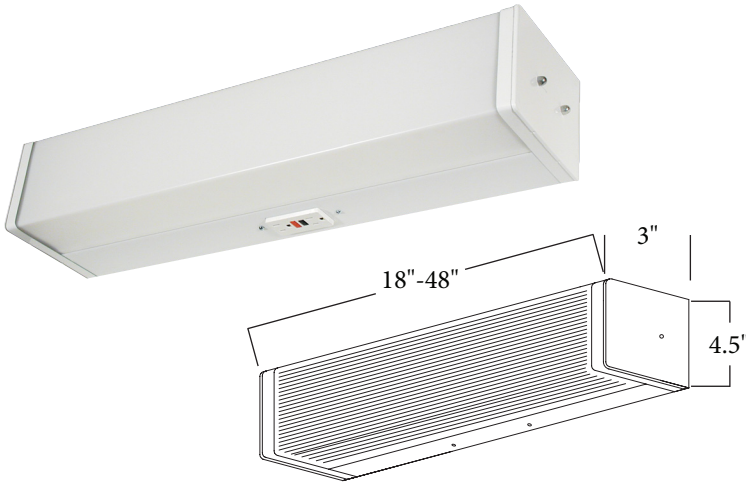

WV216 SERIES

Vanity Wall Bracket

ORDERING INFORMATION

Description	Part Number
1L 18" 15W T8 120/277V	WV21611518SWD (A) (B)
1L 24" 17W T8 120/277V	WV21611724SWD (A) (B)
1L 48" 28W T8 120/277V	WV216128T848SWD (A) (B)
1L 48" 32W T8 120/277V	WV21613248SWD (A) (B)
2L 18" 15W T8 120/277V	WV21621518SWD (A) (B)
2L 24" 17W T8 120/277V	WV21621724SWD (A) (B)
2L 48" 28W T8 120/277V	WV216228T848SWD (A) (B)
2L 48" 32W T8 120/277V	WV21623248SWD (A) (B)

Option Codes

(A) End Caps

W - White Ends
C - Chrome Ends
WL - Walnut Ends
O - Oak Ends
B - Brass Ends

(B) Options

Blank - None
10RS - ≤10% THD, Rapid Start
P - Program Start
20 - ≤20% THD

DESIGN

The WV216 Series Vanity Wall Bracket is a decorative and versatile fixture. It is great for illuminating corridors, stairwells, lavatories, dressing rooms, utility areas, patient rooms, and task lighting.

ACCESSORIES

Order as separate line item

T8 EMERGENCY BALLAST
EB5 (500 LUMEN)
EB7 (700 LUMEN)
EB14 (1400 LUMEN)
EB30 (3000 LUMEN)

CONVENIENCE OUTLET
CO

PULL CHAIN
PC
3-STEP PULL CHAIN
PC3

CONVENIENCE OUTLET
WITH GFCI
CO2

ROCKER SWITCH
RS

NIGHT LIGHT
NL

TECHNICAL INFORMATION

Fixture features a structurally embossed, heavy gauge, cold rolled steel housing. Clear prismatic diffuser. Wall or ceiling mounted. White, chrome, walnut, oak, or brass ends. Can be ordered with internal louver for directional lighting. ETL listed. Suitable for damp locations. Ballasts are solid state electronic. All reflective surfaces are finished with a high reflectance, lighting fixture white polyester powder.