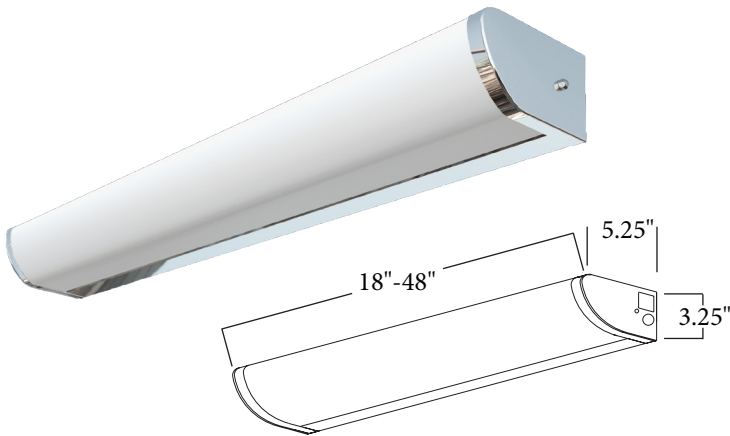

WV203 SERIES

Vanity Wall Bracket

ORDERING INFORMATION

Description	Part Number
1L 18" 15W T8 120/277V	WV20311518SWD(A)(B)
1L 24" 17W T8 120/277V	WV20311724SWD(A)(B)
1L 36" 25W T8 120/277V	WV20312536SWD(A)(B)
1L 48" 28W T8 120/277V	WV203128T848SWD(A)(B)
1L 48" 32W T8 120/277V	WV20313248SWD(A)(B)

Option Codes

(A) End Caps

W - White Ends
C - Chrome Ends

(B) Options

Blank - None
10RS - ≤10% THD, Rapid Start
P - Program Start
20 - ≤20% THD

DESIGN

The WV203 Series Vanity Wall Bracket is great for illuminating corridors, stairwells, lavatories, dressing rooms, utility areas, patient rooms, and task lighting.

ACCESSORIES

Order as separate line item

T8 EMERGENCY BALLAST
EB5 (500 LUMEN)
EB7 (700 LUMEN)
EB14 (1400 LUMEN)
EB30 (3000 LUMEN)

CONVENIENCE OUTLET
CO

PULL CHAIN
PC
3-STEP PULL CHAIN
PC3

CONVENIENCE OUTLET WITH GFCI
CO2

ROCKER SWITCH
RS

TECHNICAL INFORMATION

Fixture features a structurally embossed, heavy gauge, cold rolled steel housing. Smooth white acrylic diffuser. Wall or ceiling mounted. White or chrome ends available. ETL listed. Suitable for damp locations. Ballasts are solid state electronic. All reflective surfaces are finished with a high reflectance, lighting fixture white polyester powder.