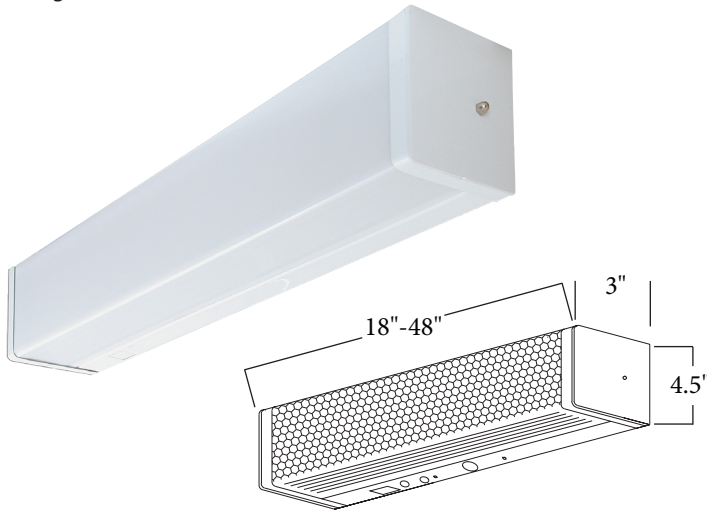

WV213 SERIES

Vanity Wall Bracket

ORDERING INFORMATION

Description	Part Number
1L 18" 15W T8 120/277V	WV21311518SWD(A)(B)
1L 24" 17W T8 120/277V	WV21311724SWD(A)(B)
1L 36" 25W T8 120/277V	WV21312536SWD(A)(B)
1L 48" 28W T8 120/277V	WV213128T848SWD(A)(B)
1L 48" 32W T8 120/277V	WV21313248SWD(A)(B)
2L 18" 15W T8 120/277V	WV21321518SWD(A)(B)
2L 24" 17W T8 120/277V	WV21321724SWD(A)(B)
2L 36" 25W T8 120/277V	WV21322536SWD(A)(B)
2L 48" 28W T8 120/277V	WV213228T848SWD(A)(B)
2L 48" 32W T8 120/277V	WV21323248SWD(A)(B)

Option Codes

(A) End Caps

W - White Ends
C - Chrome Ends
WL - Walnut Ends
O - Oak Ends
B - Brass Ends

(B) Options

Blank - None
10RS - ≤10% THD, Rapid Start
P - Program Start
20 - ≤20% THD

DESIGN

The WV213 Series Vanity Wall Bracket is a decorative and versatile fixture. It is great for illuminating corridors, stairwells, lavatories, dressing rooms, utility areas, patient rooms, and task lighting.

ACCESSORIES

Order as separate line item

T8 EMERGENCY BALLAST
EB5 (500 LUMEN)
EB7 (700 LUMEN)
EB14 (1400 LUMEN)
EB30 (3000 LUMEN)

CONVENIENCE OUTLET
CO

PULL CHAIN
PC
3-STEP PULL CHAIN
PC3

CONVENIENCE OUTLET
WITH GFCI
CO2

ROCKER SWITCH
RS

TECHNICAL INFORMATION

Fixture features a structurally embossed, heavy gauge, cold rolled steel housing. Clear prismatic or smooth white acrylic diffuser. Wall or ceiling mounted. White, chrome, walnut, oak, or brass ends available. Can be ordered with internal louver for directional lighting ETL listed. Suitable for damp locations. Ballasts are solid state electronic. All reflective surfaces are finished with a high reflectance, lighting fixture white polyester powder.