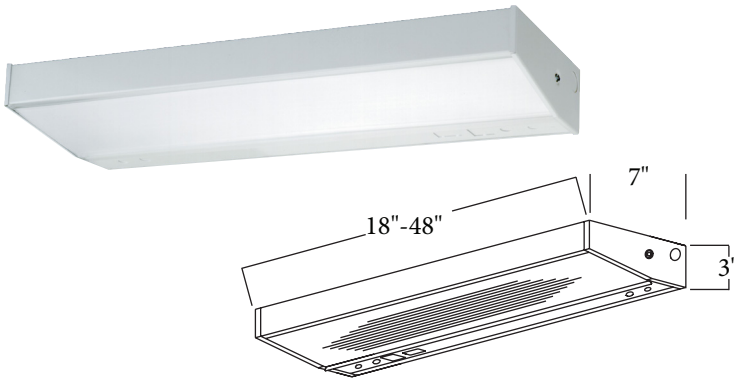

WV337 SERIES

Vanity Wall Bracket

ORDERING INFORMATION

Description	Part Number
1L 18" 15W T8 120/277V	WV33711518SWD(A)
1L 24" 17W T8 120/277V	WV33711724SWD(A)
1L 36" 25W T8 120/277V	WV33712536SWD(A)
1L 48" 28W T8 120/277V	WV337128T848SWD(A)
1L 48" 32W T8 120/277V	WV33713248SWD(A)
2L 18" 15W T8 120/277V	WV33721518SWD(A)
2L 24" 17W T8 120/277V	WV33721724SWD(A)
2L 36" 25W T8 120/277V	WV33722536SWD(A)
2L 48" 28W T8 120/277V	WV337228T848SWD(A)
2L 48" 32W T8 120/277V	WV33723248SWD(A)

Option Codes

(A) Options

- Blank - None
- 10RS - $\leq 10\%$ THD, Rapid Start
- P - Program Start
- 20 - $\leq 20\%$ THD

DESIGN

The WV337 Series Vanity Wall Bracket is designed as a vandal resistant fixture. It is great for illuminating corridors, stairwells, lavatories, dressing rooms, utility areas, and task lighting.

ACCESSORIES

Order as separate line item

T8 EMERGENCY BALLAST
EB5 (500 LUMEN)
EB7 (700 LUMEN)
EB14 (1400 LUMEN)
EB30 (3000 LUMEN)

CONVENIENCE OUTLET
CO

PULL CHAIN
PC

CONVENIENCE OUTLET
WITH GFCI
CO2

ROCKER SWITCH
RS

TECHNICAL INFORMATION

Fixture features a structurally embossed, heavy gauge, cold rolled steel housing. Smooth white acrylic diffuser. Wall or ceiling mounted. ETL listed. Suitable for damp locations. Ballasts are solid state electronic. All reflective surfaces are finished with a high reflectance, lighting fixture white polyester powder.