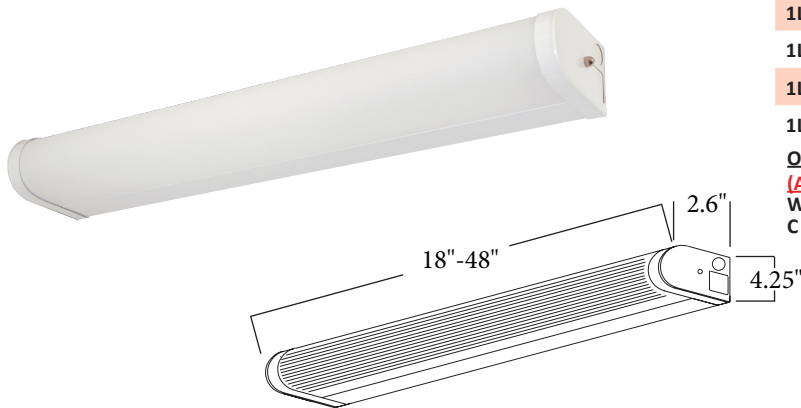

WV102 SERIES

Vanity Wall Bracket

ORDERING INFORMATION

Description	Part Number
1L 18" 15W T8 120/277V	WV10211518D(A)(B)
1L 24" 17W T8 120/277V	WV10211724D(A)(B)
1L 36" 25W T8 120/277V	WV10212536D(A)(B)
1L 48" 28W T8 120/277V	WV102128T848D(A)(B)
1L 48" 32W T8 120/277V	WV10213248D(A)(B)

Option Codes

(A) End Caps

- W - White Ends
- C - Chrome Ends

(B) Options

- Blank - None
- 10RS - ≤10% THD, Rapid Start
- P - Program Start
- 20 - ≤20% THD

DESIGN

The WV102 Series Vanity Wall Bracket is great for illuminating corridors, stairwells, lavatories, dressing rooms, utility areas, and task lighting.

ACCESSORIES

Order as separate line item

T8 EMERGENCY BALLAST
EB5 (500 LUMEN)
EB7 (700 LUMEN)
EB14 (1400 LUMEN)
EB30 (3000 LUMEN)

CONVENIENCE OUTLET
CO

PULL CHAIN
PC

CONVENIENCE OUTLET
WITH GFCI
CO2

ROCKER SWITCH
RS

TECHNICAL INFORMATION

Fixture features a structurally embossed, heavy gauge, cold rolled steel housing. Ribbed white acrylic diffuser. Wall or ceiling mounted. White or chrome ends available. ETL listed. Suitable for damp locations. Ballasts are solid state electronic. All reflective surfaces are finished with a high reflectance, lighting fixture white polyester powder.