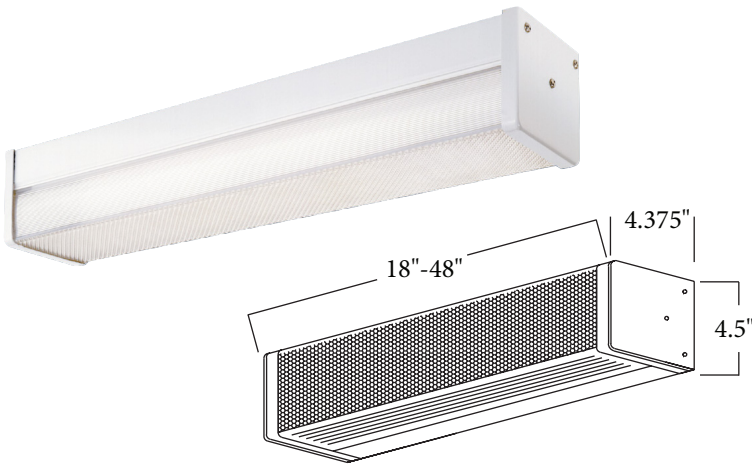

WV760 SERIES

Vanity Wall Bracket

ORDERING INFORMATION

Description	Part Number
1L 18" 15W T8 120/277V	WV76011518D(A)(B)
1L 24" 17W T8 120/277V	WV76011724D(A)(B)
1L 48" 28W T8 120/277V	WV760128T848D(A)(B)
1L 48" 32W T8 120/277V	WV76013248D(A)(B)
2L 18" 15W T8 120/277V	WV76021518D(A)(B)
2L 24" 17W T8 120/277V	WV76021724D(A)(B)
2L 48" 28W T8 120/277V	WV760228T848D(A)(B)
2L 48" 32W T8 120/277V	WV76023248D(A)(B)

Option Codes

(A) Options

- Blank - None
- 10RS - ≤10% THD, Rapid Start
- P - Program Start
- 20 - ≤20% THD

DESIGN

The WV760 Series Vanity Wall Bracket is a decorative and versatile fixture. It is great for illuminating corridors, stairwells, lavatories, dressing rooms, utility areas, patient rooms, and task lighting.

ACCESSORIES

Order as separate line item

T8 EMERGENCY BALLAST
EB5 (500 LUMEN)
EB7 (700 LUMEN)
EB14 (1400 LUMEN)
EB30 (3000 LUMEN)

CONVENIENCE OUTLET
CO

PULL CHAIN
PC

CONVENIENCE OUTLET
WITH GFCI
CO2

ROCKER SWITCH
RS

TECHNICAL INFORMATION

Fixture features a structurally embossed, heavy gauge, cold rolled steel housing. Comes standard with a .125" clear polycarbonate lens that is impact and tamper resistant. Wall or ceiling mounted. ETL listed. Suitable for damp locations. Ballasts are solid state electronic. All reflective surfaces are finished with a high reflectance, lighting fixture white polyester powder.