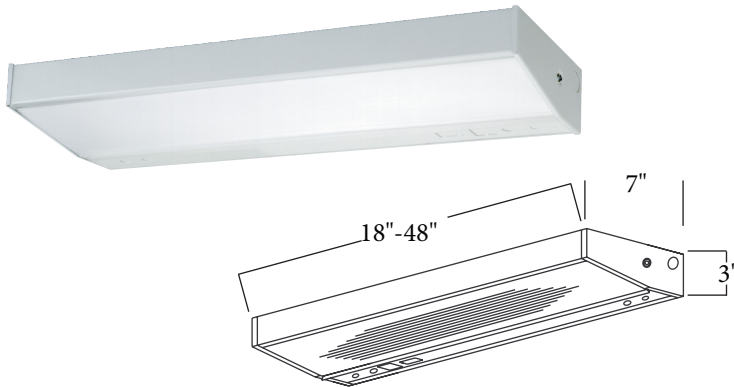

WV335 SERIES

Vanity Wall Bracket

ORDERING INFORMATION

Description	Part Number
1L 18" 15W T8 120/277V	WV33511518SWD (A)
1L 24" 17W T8 120/277V	WV33511724SWD (A)
1L 36" 25W T8 120/277V	WV33512536SWD (A)
1L 48" 28W T8 120/277V	WV335128T848SWD (A)
1L 48" 32W T8 120/277V	WV33513248SWD (A)
2L 18" 15W T8 120/277V	WV33521518SWD (A)
2L 24" 17W T8 120/277V	WV33521724SWD (A)
2L 36" 25W T8 120/277V	WV33522536SWD (A)
2L 48" 28W T8 120/277V	WV335228T848SWD (A)
2L 48" 32W T8 120/277V	WV33523248SWD (A)

Option Codes

(A) Options

- Blank - None
- 10RS - ≤10% THD, Rapid Start
- P - Program Start
- 20 - ≤20% THD

DESIGN

The WV335 Series Vanity Wall Bracket is great for illuminating corridors, stairwells, lavatories, dressing rooms, utility areas, and task lighting.

ACCESSORIES

Order as separate line item

T8 EMERGENCY BALLAST
EB5 (500 LUMEN)
EB7 (700 LUMEN)
EB14 (1400 LUMEN)
EB30 (3000 LUMEN)

CONVENIENCE OUTLET
CO

PULL CHAIN
PC

CONVENIENCE OUTLET
WITH GFCI
CO2

ROCKER SWITCH
RS

TECHNICAL INFORMATION

Fixture features a structurally embossed, heavy gauge, cold rolled steel housing. Smooth white acrylic diffuser. Wall or ceiling mounted. ETL listed. Suitable for damp locations. Ballasts are solid state electronic. All reflective surfaces are finished with a high reflectance, lighting fixture white polyester powder.