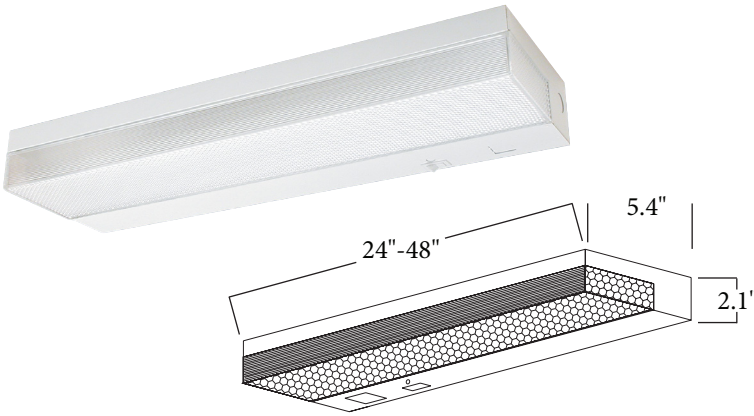

WV1500 SERIES

Vanity Wall Bracket

ORDERING INFORMATION

Description	Part Number
2L 24" 17W T8 120/277V	WV150021725 (A)D(B)
2L 36" 25W T8 120/277V	WV150022537 (A)D(B)
2L 48" 28W T8 120/277V	WV1500228T849 (A)D(B)
2L 48" 32W T8 120/277V	WV150023249 (A)D(B)
3L 24" 17W T8 120/277V	WV150031725 (A)D(B)
3L 36" 25W T8 120/277V	WV150032537 (A)D(B)
3L 48" 28W T8 120/277V	WV1500328T849 (A)D(B)
3L 48" 32W T8 120/277V	WV150033249 (A)D(B)

Option Codes

(A) Finish

W - White
B - Black

(B) Options

Blank - None
10RS - ≤10% THD, Rapid Start
P - Program Start
20 - ≤20% THD

DESIGN

The WV1500 Series Vanity Wall Bracket a decorative and versatile fixture. It is great for illuminating corridors, stairwells, lavatories, dressing rooms, utility areas, patient rooms, and task lighting.

ACCESSORIES

Order as separate line item

T8 EMERGENCY BALLAST
EB5 (500 LUMEN)
EB7 (700 LUMEN)
EB14 (1400 LUMEN)
EB30 (3000 LUMEN)

CONVENIENCE OUTLET
CO

PULL CHAIN
PC
3-STEP PULL CHAIN
PC3

CONVENIENCE OUTLET
WITH GFCI
CO2

ROCKER SWITCH
RS

TECHNICAL INFORMATION

Fixture features a structurally embossed, heavy gauge, cold rolled steel housing. Clear prismatic diffuser. Wall mounted. White or black finish. Comes standard with up light. ETL listed. Suitable for damp locations. Ballasts are solid state electronic. All reflective surfaces are finished with a high reflectance, lighting fixture white polyester powder.