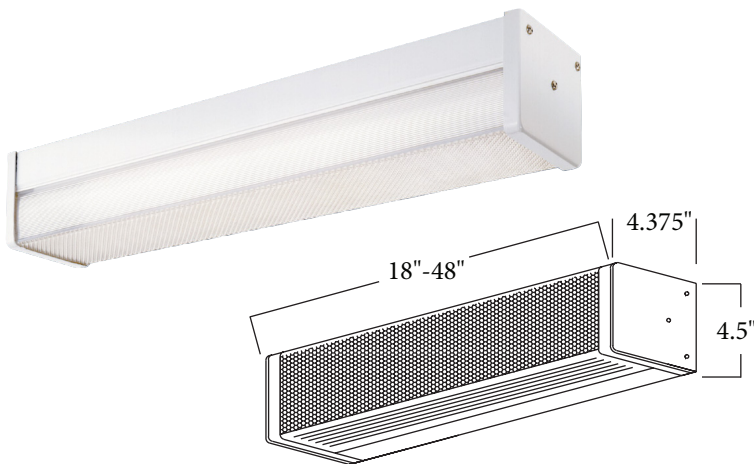

WV760 SERIES

Vanity Wall Bracket

ORDERING INFORMATION

Description	Part Number
1L 18" 15W T8 120/277V	WV76011518D(A)(B)
1L 24" 17W T8 120/277V	WV76011724D(A)(B)
1L 48" 28W T8 120/277V	WV760128T848D(A)(B)
1L 48" 32W T8 120/277V	WV76013248D(A)(B)
2L 18" 15W T8 120/277V	WV76021518D(A)(B)
2L 24" 17W T8 120/277V	WV76021724D(A)(B)
2L 48" 28W T8 120/277V	WV760228T848D(A)(B)
2L 48" 32W T8 120/277V	WV76023248D(A)(B)

Option Codes

(A) Options

- Blank - None
- 10RS - ≤10% THD, Rapid Start
- P - Program Start
- 20 - ≤20% THD

DESIGN

The WV760 Series Vanity Wall Bracket is a decorative and versatile fixture. It is great for illuminating corridors, stairwells, lavatories, dressing rooms, utility areas, patient rooms, and task lighting.

ACCESSORIES

Order as separate line item

T8 EMERGENCY BALLAST
EB5 (500 LUMEN)
EB7 (700 LUMEN)
EB14 (1400 LUMEN)
EB30 (3000 LUMEN)

CONVENIENCE OUTLET
CO

PULL CHAIN
PC

CONVENIENCE OUTLET
WITH GFCI
CO2

ROCKER SWITCH
RS

TECHNICAL INFORMATION

Fixture features a structurally embossed, heavy gauge, cold rolled steel housing. Comes standard with a .125" clear polycarbonate lens that is impact and tamper resistant. Wall or ceiling mounted. ETL listed. Suitable for damp locations. Ballasts are solid state electronic. All reflective surfaces are finished with a high reflectance, lighting fixture white polyester powder.