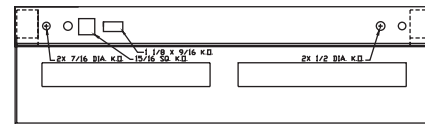

DIMENSIONS

Top Up Light

Please contact your Horizon Sales Representative for more information.
All dimensions subject to change without notice.

Ordering Nomenclature

Ex: (Wall Vanity 337, 1 Lamp, F32T8, 48", White finish, Multi-Volt = WV33713248SWD)

SERIES	NUMBER OF LAMPS	WATTAGE	LENGTH	DIFFUSER	VOLTAGE	BALLAST FACTOR	OPTIONS
WV337	1	15 - 15 watt T8 (18")	18 - 18"	SW - Smooth White	D - Multi-Volt	BLANK - Normal	10RS - ≤10% THD, Rapid Start
	2	17 - 17 watt T8 (24")	24 - 24"	CP - Clear Prismatic	1 - 120V	H - High	P - Program Start
		25 - 25 watt T8 (36")	36 - 36"		2 - 277V	L - Low	20 - ≤20% THD
		32 - 32 watt T8 (48")	48 - 48"		3 - 347V		EB5 - 500 Lumen Emergency Ballast
		28T8 - 28 watt T8 (48")			4 - 480V		EB7 - 700 Lumen Emergency Ballast
		*CFL - SPECIAL ORDER			*Multi-Volt is 120/277V		EB14 - 1400 Lumen Emergency Ballast
							EB30 - 3000 Lumen Emergency Ballast
							FBF - Fast-Blow Fuse
							SBF - Slow-Blow Fuse
							PC - Pull Chain
							RS - Rocker Switch
							CO - Convenience Outlet