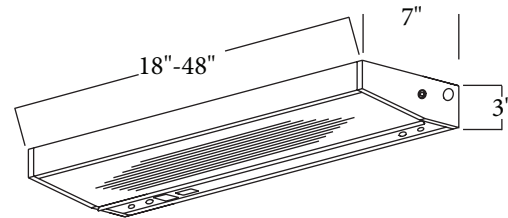

DIMENSIONS

Top Up Light

Please contact your Horizon Sales Representative for more information.
All dimensions subject to change without notice.

Ordering Nomenclature

Ex: (Wall Vanity 337, 1 Lamp, F32T8, 48", White finish, Multi-Volt = WV33713248SWD)

SERIES	NUMBER OF LAMPS	WATTAGE	LENGTH	DIFFUSER	VOLTAGE	BALLAST FACTOR	OPTIONS
WV337	1	15 - 15 watt T8 (18")	18 - 18"	SW - Smooth White	D - Multi-Volt	BLANK - Normal	10RS - ≤10% THD, Rapid Start
	2	17 - 17 watt T8 (24")	24 - 24"	CP - Clear Prismatic	1 - 120V	H - High	P - Program Start
		25 - 25 watt T8 (36")	36 - 36"		2 - 277V	L - Low	20 - ≤20% THD
		32 - 32 watt T8 (48")	48 - 48"		3 - 347V		EB5 - 500 Lumen Emergency Ballast
		28T8 - 28 watt T8 (48")			4 - 480V		EB7 - 700 Lumen Emergency Ballast
		*CFL - SPECIAL ORDER			*Multi-Volt is 120/277V		EB14 - 1400 Lumen Emergency Ballast
							EB30 - 3000 Lumen Emergency Ballast
							FBF - Fast-Blow Fuse
							SBF - Slow-Blow Fuse
							PC - Pull Chain
							RS - Rocker Switch
							CO - Convenience Outlet