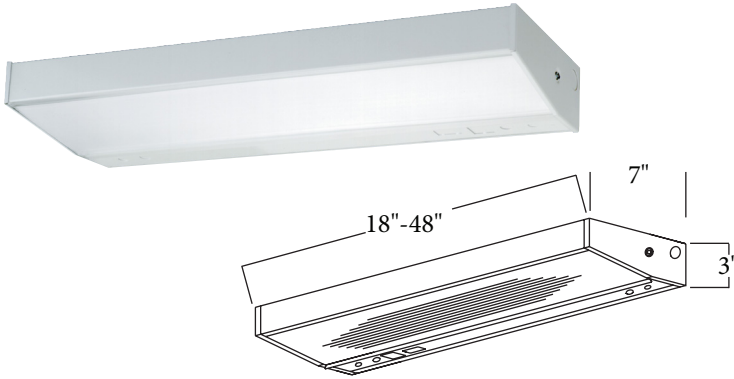

WV337 SERIES

Vanity Wall Bracket

ORDERING INFORMATION

Description	Part Number
1L 18" 15W T8 120/277V	WV33711518SWD(A)
1L 24" 17W T8 120/277V	WV33711724SWD(A)
1L 36" 25W T8 120/277V	WV33712536SWD(A)
1L 48" 28W T8 120/277V	WV337128T848SWD(A)
1L 48" 32W T8 120/277V	WV33713248SWD(A)
2L 18" 15W T8 120/277V	WV33721518SWD(A)
2L 24" 17W T8 120/277V	WV33721724SWD(A)
2L 36" 25W T8 120/277V	WV33722536SWD(A)
2L 48" 28W T8 120/277V	WV337228T848SWD(A)
2L 48" 32W T8 120/277V	WV33723248SWD(A)

Option Codes

(A) Options

Blank - None

10RS - ≤10% THD, Rapid Start

P - Program Start

20 - ≤20% THD

DESIGN

The WV337 Series Vanity Wall Bracket is designed as a vandal resistant fixture. It is great for illuminating corridors, stairwells, lavatories, dressing rooms, utility areas, and task lighting.

ACCESSORIES

Order as separate line item

T8 EMERGENCY BALLAST
EB5 (500 LUMEN)
EB7 (700 LUMEN)
EB14 (1400 LUMEN)
EB30 (3000 LUMEN)

CONVENIENCE OUTLET
CO

PULL CHAIN
PC

CONVENIENCE OUTLET
WITH GFCI
CO2

ROCKER SWITCH
RS

TECHNICAL INFORMATION

Fixture features a structurally embossed, heavy gauge, cold rolled steel housing. Smooth white acrylic diffuser. Wall or ceiling mounted. ETL listed. Suitable for damp locations. Ballasts are solid state electronic. All reflective surfaces are finished with a high reflectance, lighting fixture white polyester powder.