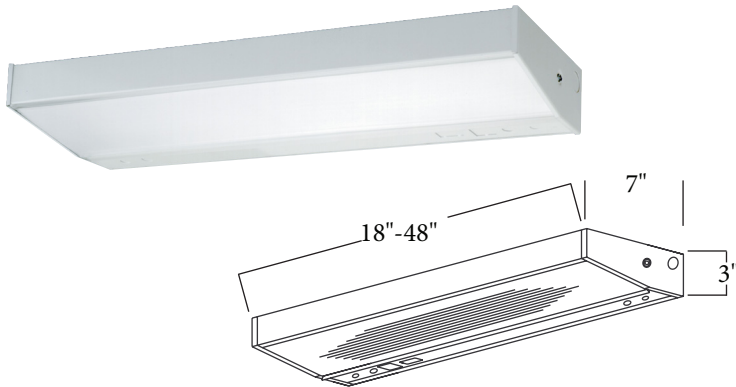

WV335 SERIES

Vanity Wall Bracket

ORDERING INFORMATION

Description	Part Number
1L 18" 15W T8 120/277V	WV33511518SWD (A)
1L 24" 17W T8 120/277V	WV33511724SWD (A)
1L 36" 25W T8 120/277V	WV33512536SWD (A)
1L 48" 28W T8 120/277V	WV335128T848SWD (A)
1L 48" 32W T8 120/277V	WV33513248SWD (A)
2L 18" 15W T8 120/277V	WV33521518SWD (A)
2L 24" 17W T8 120/277V	WV33521724SWD (A)
2L 36" 25W T8 120/277V	WV33522536SWD (A)
2L 48" 28W T8 120/277V	WV335228T848SWD (A)
2L 48" 32W T8 120/277V	WV33523248SWD (A)

Option Codes

(A) Options

- Blank - None
- 10RS - ≤10% THD, Rapid Start
- P - Program Start
- 20 - ≤20% THD

DESIGN

The WV335 Series Vanity Wall Bracket is great for illuminating corridors, stairwells, lavatories, dressing rooms, utility areas, and task lighting.

ACCESSORIES

Order as separate line item

T8 EMERGENCY BALLAST
EB5 (500 LUMEN)
EB7 (700 LUMEN)
EB14 (1400 LUMEN)
EB30 (3000 LUMEN)

CONVENIENCE OUTLET
CO

PULL CHAIN
PC

CONVENIENCE OUTLET
WITH GFCI
CO2

ROCKER SWITCH
RS

TECHNICAL INFORMATION

Fixture features a structurally embossed, heavy gauge, cold rolled steel housing. Smooth white acrylic diffuser. Wall or ceiling mounted. ETL listed. Suitable for damp locations. Ballasts are solid state electronic. All reflective surfaces are finished with a high reflectance, lighting fixture white polyester powder.