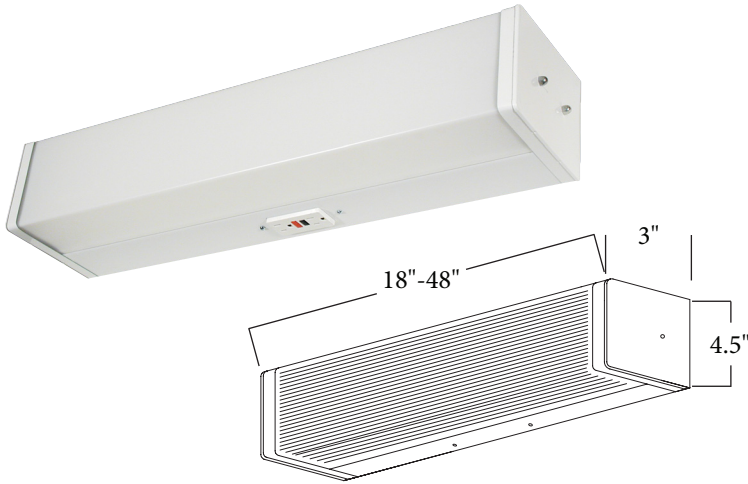

WV216 SERIES

Vanity Wall Bracket

ORDERING INFORMATION

Description	Part Number
1L 18" 15W T8 120/277V	WV21611518SWD (A) (B)
1L 24" 17W T8 120/277V	WV21611724SWD (A) (B)
1L 48" 28W T8 120/277V	WV216128T848SWD (A) (B)
1L 48" 32W T8 120/277V	WV21613248SWD (A) (B)
2L 18" 15W T8 120/277V	WV21621518SWD (A) (B)
2L 24" 17W T8 120/277V	WV21621724SWD (A) (B)
2L 48" 28W T8 120/277V	WV216228T848SWD (A) (B)
2L 48" 32W T8 120/277V	WV21623248SWD (A) (B)

Option Codes

(A) End Caps

W - White Ends
 C - Chrome Ends
 WL - Walnut Ends
 O - Oak Ends
 B - Brass Ends

(B) Options

Blank - None
 10RS - ≤10% THD, Rapid Start
 P - Program Start
 20 - ≤20% THD

DESIGN

The WV216 Series Vanity Wall Bracket is a decorative and versatile fixture. It is great for illuminating corridors, stairwells, lavatories, dressing rooms, utility areas, patient rooms, and task lighting.

ACCESSORIES

Order as separate line item

T8 EMERGENCY BALLAST
 EB5 (500 LUMEN)
 EB7 (700 LUMEN)
 EB14 (1400 LUMEN)
 EB30 (3000 LUMEN)

CONVENIENCE OUTLET
 CO

PULL CHAIN
 PC
 3-STEP PULL CHAIN
 PC3

CONVENIENCE OUTLET
 WITH GFCI
 CO2

ROCKER SWITCH
 RS

NIGHT LIGHT
 NL

TECHNICAL INFORMATION

Fixture features a structurally embossed, heavy gauge, cold rolled steel housing. Clear prismatic diffuser. Wall or ceiling mounted. White, chrome, walnut, oak, or brass ends. Can be ordered with internal louver for directional lighting. ETL listed. Suitable for damp locations. Ballasts are solid state electronic. All reflective surfaces are finished with a high reflectance, lighting fixture white polyester powder.