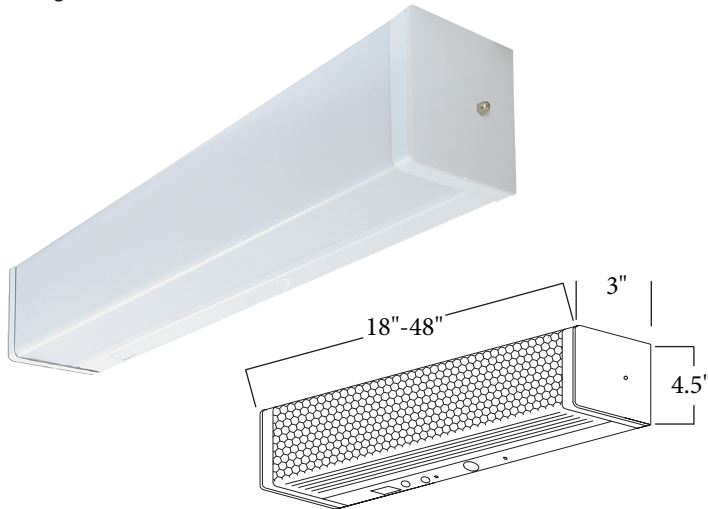

WV213 SERIES

Vanity Wall Bracket

ORDERING INFORMATION

| Description | Part Number |
|------------------------|-----------------------|
| 1L 18" 15W T8 120/277V | WV21311518SWD(A)(B) |
| 1L 24" 17W T8 120/277V | WV21311724SWD(A)(B) |
| 1L 36" 25W T8 120/277V | WV21312536SWD(A)(B) |
| 1L 48" 28W T8 120/277V | WV213128T848SWD(A)(B) |
| 1L 48" 32W T8 120/277V | WV21313248SWD(A)(B) |
| 2L 18" 15W T8 120/277V | WV21321518SWD(A)(B) |
| 2L 24" 17W T8 120/277V | WV21321724SWD(A)(B) |
| 2L 36" 25W T8 120/277V | WV21322536SWD(A)(B) |
| 2L 48" 28W T8 120/277V | WV213228T848SWD(A)(B) |
| 2L 48" 32W T8 120/277V | WV21323248SWD(A)(B) |

Option Codes

(A) End Caps

W - White Ends
 C - Chrome Ends
 WL - Walnut Ends
 O - Oak Ends
 B - Brass Ends

(B) Options

Blank - None
 10RS - ≤10% THD, Rapid Start
 P - Program Start
 20 - ≤20% THD

DESIGN

The WV213 Series Vanity Wall Bracket is a decorative and versatile fixture. It is great for illuminating corridors, stairwells, lavatories, dressing rooms, utility areas, patient rooms, and task lighting.

ACCESSORIES

Order as separate line item

T8 EMERGENCY BALLAST
 EB5 (500 LUMEN)
 EB7 (700 LUMEN)
 EB14 (1400 LUMEN)
 EB30 (3000 LUMEN)

CONVENIENCE OUTLET
 CO

PULL CHAIN
 PC
 3-STEP PULL CHAIN
 PC3

CONVENIENCE OUTLET
 WITH GFCI
 CO2

ROCKER SWITCH
 RS

TECHNICAL INFORMATION

Fixture features a structurally embossed, heavy gauge, cold rolled steel housing. Clear prismatic or smooth white acrylic diffuser. Wall or ceiling mounted. White, chrome, walnut, oak, or brass ends available. Can be ordered with internal louver for directional lighting ETL listed. Suitable for damp locations. Ballasts are solid state electronic. All reflective surfaces are finished with a high reflectance, lighting fixture white polyester powder.