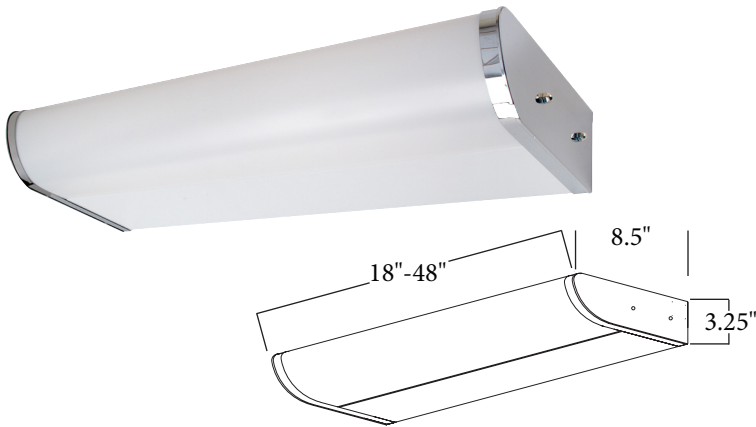

WV207 SERIES

Vanity Wall Bracket

ORDERING INFORMATION

Description	Part Number
1L 18" 15W T8 120/277V	WV20711518SWD (A) (B)
1L 24" 17W T8 120/277V	WV20711724SWD (A) (B)
1L 48" 28W T8 120/277V	WV207128T848SWD (A) (B)
1L 48" 32W T8 120/277V	WV20713248SWD (A) (B)
2L 18" 15W T8 120/277V	WV20721518SWD (A) (B)
2L 24" 17W T8 120/277V	WV20721724SWD (A) (B)
2L 48" 28W T8 120/277V	WV207228T848SWD (A) (B)
2L 48" 32W T8 120/277V	WV20723248SWD (A) (B)

Option Codes

(A) End Caps

W - White Ends
C - Chrome Ends

(B) Options

Blank - None
10RS - ≤10% THD, Rapid Start
P - Program Start
20 - ≤20% THD

DESIGN

The WV207 Series Vanity Wall Bracket is great for illuminating corridors, stairwells, lavatories, dressing rooms, utility areas, patient rooms, and task lighting.

ROCKER SWITCH
RS

TECHNICAL INFORMATION

Fixture features a structurally embossed, heavy gauge, cold rolled steel housing. Smooth white acrylic diffuser. Wall or ceiling mounted. White or chrome ends available. ETL listed. Suitable for damp locations. Ballasts are solid state electronic. All reflective surfaces are finished with a high reflectance, lighting fixture white polyester powder.