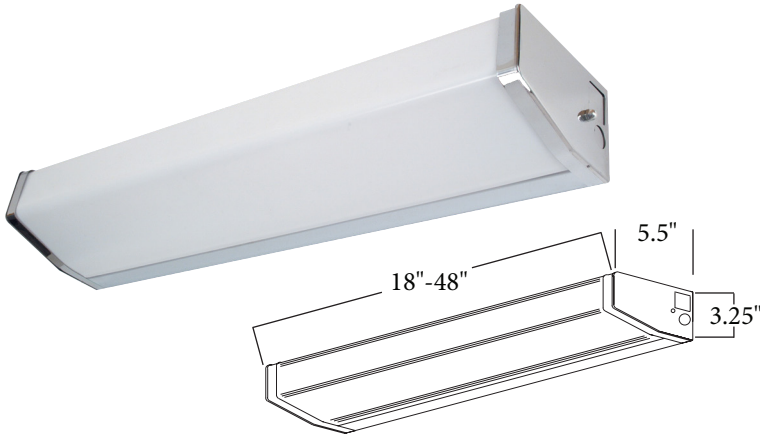

WV205 SERIES

Vanity Wall Bracket

ORDERING INFORMATION

| Description | Part Number |
|------------------------|-----------------------|
| 1L 18" 15W T8 120/277V | WV20511518SWD(A)(B) |
| 1L 24" 17W T8 120/277V | WV20511724SWD(A)(B) |
| 1L 36" 25W T8 120/277V | WV20512536SWD(A)(B) |
| 1L 48" 28W T8 120/277V | WV205128T848SWD(A)(B) |
| 1L 48" 32W T8 120/277V | WV20513248SWD(A)(B) |
| 2L 18" 15W T8 120/277V | WV20521518SWD(A)(B) |
| 2L 24" 17W T8 120/277V | WV20521724SWD(A)(B) |
| 2L 36" 25W T8 120/277V | WV20522536SWD(A)(B) |
| 2L 48" 28W T8 120/277V | WV205228T848SWD(A)(B) |
| 2L 48" 32W T8 120/277V | WV20523248SWD(A)(B) |

Option Codes

(A) End Caps

W - White Ends
C - Chrome Ends

(B) Options

Blank - None
10RS - ≤10% THD, Rapid Start
P - Program Start
20 - ≤20% THD

DESIGN

The WV205 Series Vanity Wall Bracket is great for illuminating corridors, stairwells, lavatories, dressing rooms, utility areas, patient rooms, and task lighting.

ROCKER SWITCH
RS

TECHNICAL INFORMATION

Fixture features a structurally embossed, heavy gauge, cold rolled steel housing. Smooth white acrylic diffuser. Wall or ceiling mounted. White or chrome ends available. ETL listed. Suitable for damp locations. Ballasts are solid state electronic. All reflective surfaces are finished with a high reflectance, lighting fixture white polyester powder.