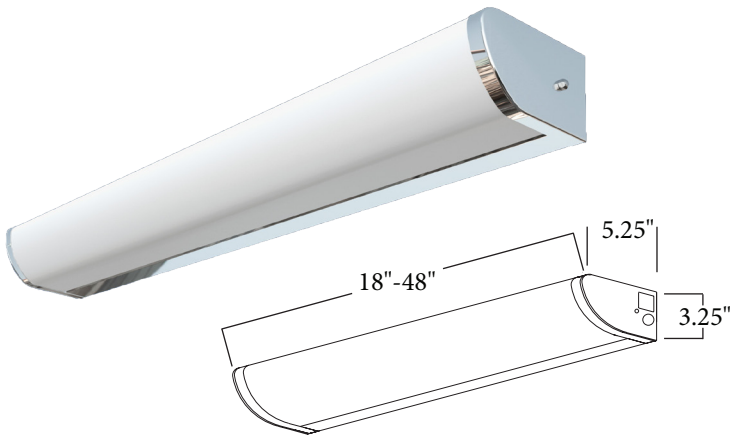

WV203 SERIES

Vanity Wall Bracket

ORDERING INFORMATION

Description	Part Number
1L 18" 15W T8 120/277V	WV20311518SWD(A)(B)
1L 24" 17W T8 120/277V	WV20311724SWD(A)(B)
1L 36" 25W T8 120/277V	WV20312536SWD(A)(B)
1L 48" 28W T8 120/277V	WV203128T848SWD(A)(B)
1L 48" 32W T8 120/277V	WV20313248SWD(A)(B)

Option Codes

(A) End Caps

W - White Ends
C - Chrome Ends

(B) Options

Blank - None
10RS - ≤10% THD, Rapid Start
P - Program Start
20 - ≤20% THD

DESIGN

The WV203 Series Vanity Wall Bracket is great for illuminating corridors, stairwells, lavatories, dressing rooms, utility areas, patient rooms, and task lighting.

ROCKER SWITCH
RS

TECHNICAL INFORMATION

Fixture features a structurally embossed, heavy gauge, cold rolled steel housing. Smooth white acrylic diffuser. Wall or ceiling mounted. White or chrome ends available. ETL listed. Suitable for damp locations. Ballasts are solid state electronic. All reflective surfaces are finished with a high reflectance, lighting fixture white polyester powder.