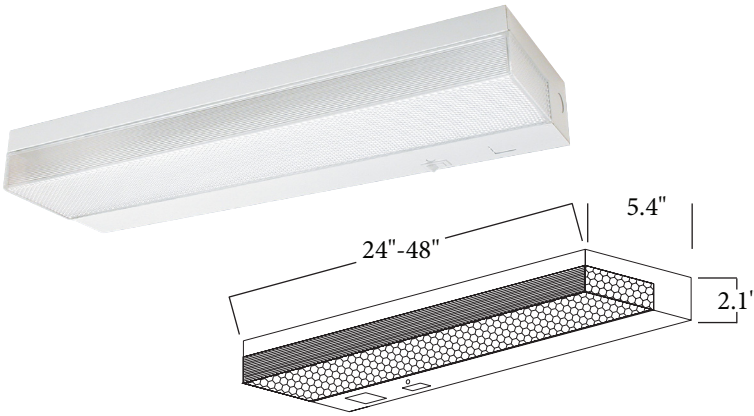

### Vanity Wall Bracket

## ORDERING INFORMATION

Description	Part Number
2L 24" 17W T8 120/277V	WV150021725 (A)D(B)
2L 36" 25W T8 120/277V	WV150022537 (A)D(B)
2L 48" 28W T8 120/277V	WV1500228T849 (A)D(B)
2L 48" 32W T8 120/277V	WV150023249 (A)D(B)
3L 24" 17W T8 120/277V	WV150031725 (A)D(B)
3L 36" 25W T8 120/277V	WV150032537 (A)D(B)
3L 48" 28W T8 120/277V	WV1500328T849 (A)D(B)
3L 48" 32W T8 120/277V	WV150033249 (A)D(B)

## DESIGN

The WV1500 Series Vanity Wall Bracket is a decorative and versatile fixture. It is great for illuminating corridors, stairwells, lavatories, dressing rooms, utility areas, patient rooms, and task lighting.

## TECHNICAL INFORMATION

Fixture features a structurally embossed, heavy gauge, cold rolled steel housing. Clear prismatic diffuser. Wall mounted. White or black finish. Comes standard with up light. ETL listed. Suitable for damp locations. Ballasts are solid state electronic. All reflective surfaces are finished with a high reflectance, lighting fixture white polyester powder.