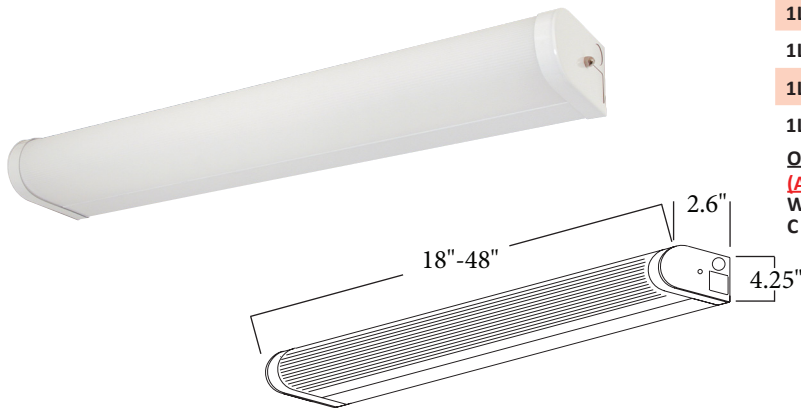

### Vanity Wall Bracket

## ORDERING INFORMATION

Description	Part Number
1L 18" 15W T8 120/277V	WV10211518D(A)(B)
1L 24" 17W T8 120/277V	WV10211724D(A)(B)
1L 36" 25W T8 120/277V	WV10212536D(A)(B)
1L 48" 28W T8 120/277V	WV102128T848D(A)(B)
1L 48" 32W T8 120/277V	WV10213248D(A)(B)

## DESIGN

The WV102 Series Vanity Wall Bracket is great for illuminating corridors, stairwells, lavatories, dressing rooms, utility areas, and task lighting.

## TECHNICAL INFORMATION

Fixture features a structurally embossed, heavy gauge, cold rolled steel housing. Ribbed white acrylic diffuser. Wall or ceiling mounted. White or chrome ends available. ETL listed. Suitable for damp locations. Ballasts are solid state electronic. All reflective surfaces are finished with a high reflectance, lighting fixture white polyester powder.