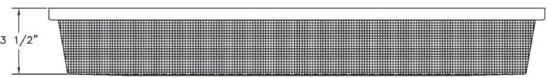

DIMENSIONS

Please contact your Horizon Sales Representative for more information.
All dimensions subject to change without notice.

Ordering Nomenclature

Ex: (Vandal Proof, 2 Lamps, F32T8, Multi-Volt =VP232D)

SERIES	NUMBER OF LAMPS	WATTAGE/TYPE	VOLTAGE	BALLAST FACTOR	OPTIONS
VP	1 2	14 - 14W T5, 22"	D - Multi-Volt	BLANK - Normal	10RS - ≤10% THD, Rapid Start
		17 - 17W T8, 24"	1 - 120V	H - High	P - Program Start
		24 - 24W T5HO, 22"	2 - 277V	L - Low	20 - ≤20% THD
		28T5 - 28W T5, 46"	3 - 347V		EB5 - 500 Lumen T8 Emergency Ballast
		28T8 - 28W T8, 48"	4 - 480V		EB7 - 700 Lumen T8 Emergency Ballast
		32 - 32W T8, 48"		*Multi-Volt is 120/277V	EB14 - 1400 Lumen T8 Emergency Ballast
		39 - 39W, T5HO, 34"			EB30 - 3000 Lumen T8 Emergency Ballast
		48HO - 60W 800mA, 48"			EB5T5 - 500 Lumen T5 Emergency Ballast
		54 - 54W T5HO, 46"			EB7T5 - 700 Lumen T5 Emergency Ballast
					EB14T5 - 1400 Lumen T5 Emergency Ballast
					FBF - Fast-Blow Fuse
					SBF - Slow-Blow Fuse