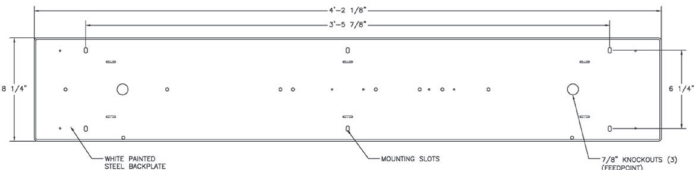

DIMENSIONS

Please contact your Horizon Sales Representative for more information.
All dimensions subject to change without notice.

Ordering Nomenclature

Ex: (Vandal Proof, 2 Lamps, F32T8, Multi-Volt =VP232D)

SERIES	NUMBER OF LAMPS	WATTAGE/TYPE	VOLTAGE	BALLAST FACTOR	OPTIONS
VP	1 2	14 - 14W T5, 22"	D - Multi-Volt	BLANK - Normal	10RS - ≤10% THD, Rapid Start
		17 - 17W T8, 24"	1 - 120V	H - High	P - Program Start
		24 - 24W T5HO, 22"	2 - 277V	L - Low	20 - ≤20% THD
		28T5 - 28W T5, 46"	3 - 347V		EB5 - 500 Lumen T8 Emergency Ballast
		28T8 - 28W T8, 48"	4 - 480V		EB7 - 700 Lumen T8 Emergency Ballast
		32 - 32W T8, 48"		*Multi-Volt is 120/277V	EB14 - 1400 Lumen T8 Emergency Ballast
		39 - 39W, T5HO, 34"			EB30 - 3000 Lumen T8 Emergency Ballast
		48HO - 60W 800mA, 48"			EB5T5 - 500 Lumen T5 Emergency Ballast
		54 - 54W T5HO, 46"			EB7T5 - 700 Lumen T5 Emergency Ballast
					EB14T5 - 1400 Lumen T5 Emergency Ballast
					FBF - Fast-Blow Fuse
					SBF - Slow-Blow Fuse