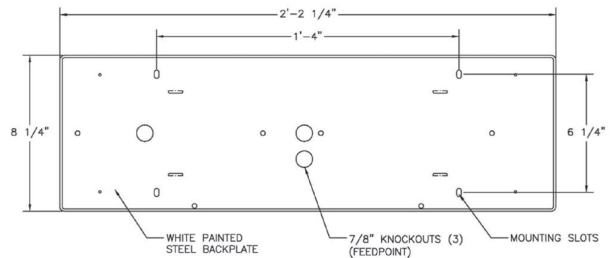

DIMENSIONS

Please contact your Horizon Sales Representative for more information.
All dimensions subject to change without notice.

Ordering Nomenclature

Ex: (Vandal Proof, 2 Lamps, F32T8, Multi-Volt =VP232D)

SERIES	NUMBER OF LAMPS	WATTAGE/TYPE	VOLTAGE	BALLAST FACTOR	OPTIONS
VP	1 2	14 - 14W T5, 22"	D - Multi-Volt	BLANK - Normal	10RS - ≤10% THD, Rapid Start
		17 - 17W T8, 24"	1 - 120V	H - High	P - Program Start
		24 - 24W T5HO, 22"	2 - 277V	L - Low	20 - ≤20% THD
		28T5 - 28W T5, 46"	3 - 347V		EB5 - 500 Lumen T8 Emergency Ballast
		28T8 - 28W T8, 48"	4 - 480V		EB7 - 700 Lumen T8 Emergency Ballast
		32 - 32W T8, 48"		*Multi-Volt is 120/277V	EB14 - 1400 Lumen T8 Emergency Ballast
		39 - 39W, T5HO, 34"			EB30 - 3000 Lumen T8 Emergency Ballast
		48HO - 60W 800mA, 48"			EB5T5 - 500 Lumen T5 Emergency Ballast
		54 - 54W T5HO, 46"			EB7T5 - 700 Lumen T5 Emergency Ballast
					EB14T5 - 1400 Lumen T5 Emergency Ballast
					FBF - Fast-Blow Fuse
					SBF - Slow-Blow Fuse