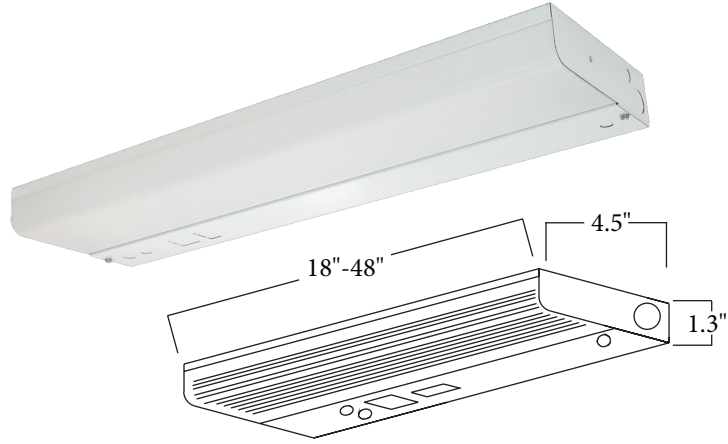

UC23 SERIES

Under Cabinet Light

ORDERING INFORMATION

Description	Part Number
1L 12" 8W T5 120V	UC23108121(A)
1L 21" 13W T5 120V	UC23113211(A)
1L 18" 15W T8 120V	UC23115181(A)
1L 24" 17W T8 120V	UC23117241(A)
1L 48" 32W T8 120V	UC23132481(A)

- Option Codes**
- (A) Options**
- Blank - None
 - 10RS - ≤10% THD, Rapid Start
 - P - Program Start
 - 20 - ≤20% THD

DESIGN

The UC23 Series Under Cabinet Light is designed to illuminate counter surfaces that reside beneath cabinets in homes or recreational vehicles.

ACCESSORIES

Order as separate line item

-  T8 EMERGENCY BALLAST
- EB5 (500 LUMEN)
- EB7 (700 LUMEN)
- EB14 (1400 LUMEN)
- EB30 (3000 LUMEN)
-  PULL CHAIN
- PC
-  ROCKER SWITCH
- RS

TECHNICAL INFORMATION

Fixture housing, lamp holder brackets, end sections, and channel cover constructed of code-gauge, die-formed steel. Ribbed white acrylic diffuser. White finish. ETL listed. Suitable for damp locations. Ballasts are solid state electronic. All reflective surfaces are finished with a high reflectance, lighting fixture white polyester powder.