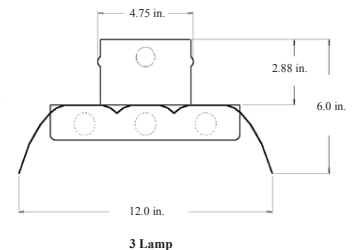

TS SERIES TURRET STRIP, MINI BODY

DIMENSIONS

Made in the USA

Please contact your Horizon Sales Representative for more information.
All dimensions subject to change without notice.

Ordering Nomenclature

Ex: (Turret Strip, 2 Lamp, F32T8, 4', Solid Reflector, Multi-Volt =TS232SD)

SERIES	NUMBER OF LAMPS	WATTAGE	REFLECTOR	VOLTAGE	BALLAST FACTOR	OPTIONS
TS For tandem double-length unit, add suffix T Ex: TST	2 3 4	28T5 - 28W T5, 46"	S - Solid U - Uplight	D - Multi-Volt 1 - 120V 2 - 277V 3 - 347V 4 - 480V *Multi-Volt is 120/277V	BLANK - Normal H - High L - Low	10RS - ≤10% THD, Rapid Start
		28T8 - 28W T8, 48"				P - Program Start
		32 - 32W T8, 48"				20 - ≤20% THD
		48HO - 60W 800mA, 48"				EB5 - 500 Lumen T8 Emergency Ballast
		54 - 54W T5HO, 46"				EB7 - 700 Lumen T8 Emergency Ballast
		96HO - 86W T8HO, 96"				EB14 - 1400 Lumen T8 Emergency Ballast
						EB30 - 3000 Lumen T8 Emergency Ballast
						EB5T5 - 500 Lumen T5 Emergency Ballast
						EB7T5 - 700 Lumen T5 Emergency Ballast
						EB14T5 - 1400 Lumen T5 Emergency Ballast
						FBF - Fast-Blow Fuse
						SBF - Slow-Blow Fuse
						AC63 - 6', 3/8" dia., Armored Flex Cable
						SJ6 - 6', 3/8" dia., 16/3 SJ Cord
						SJ10 - 10', 3/8" dia., 16/3 SJ Cord
						SJ15 - 15', 3/8" dia., 16/3 SJ Cord
						PWO - Palletized without Cartons
						CD - Continuous Dimming (T8)
						SD - Step Dimming (T8)
						CD5 - Continuous Dimming (T5)
						SD5 - Step Dimming (T5)
						WOC - 120/347 Volt Sensor
						WOC1 - 480 Volt Sensor
						C1 - 6' Cord w/120V Nema Plug 16/3 15A
						C2 - 6' Cord w/277V Nema Plug 16/3 15A
						C3 - 10' Cord w/277V Nema Plug 16/3 20A
						C4 - 6' Cord w/480V Nema Plug 16/3 20A
						WH34-Wiring Harness 3-Wire 4-Foot
						WH44-Wiring Harness 4-Wire 4-Foot

ADDITIONAL OPTIONS

WH54- Wiring Harness 5-Wire 4-Foot
WH38- Wiring Harness 3-Wire 8-Foot
WH48- Wiring Harness 4-Wire 8-Foot
WH58- Wiring Harness 5-Wire 8-Foot
10JC - (3)S Hooks and 10' Jack Chain Set
THE - Tong Hanger, End Mount (2)
THS - Tong Hanger, Side Mount (2)

G10 - 10' Aircraft Cable w/ 12" Arms (2)
G15 - 15' Aircraft Cable w/ 12" Arms (2)
G20 - 20' Aircraft Cable w/ 12" Arms (2)
TSWG4- 4' Wire Guard

Energy Saving Tip!
Our Occupancy Sensor option instantly turns lights on and off