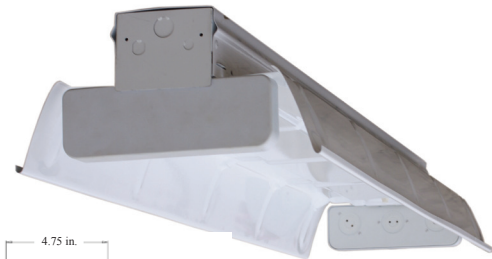

Catalog Number	
Project	Type

Features & Specifications

Application

The Turret Strip is a heavy duty industrial strip that is well suited for interior warehouse, retail and utility areas requiring concentrated illumination in an industrial quality configuration.

Features

Optimized for T8 or T5 lamp performance. Heavy duty, specification grade, deep body industrial strip with embossed steel reflectors. Accepts optional plug-in wiring feature for continuous row installation. Can be surface or pendant mounted, individual or in rows. Lamps secured with screw for vibration. Numerous KO's for easy installation.

Construction

Fixture housing, lamp holder brackets, end sections and channel over constructed of heavy gauge die-formed steel.

Electrical System

ETL listed. Suitable for damp locations. Damp location emergency pack must be specified separately. Ballasts are solid-state electronic. Ballasts and lamp holders are replaceable without removing from ceiling. Discrete voltage must be specified for emergency pack options when wired with flex.

Finish

All reflective surfaces are finished with a high reflectance, lighting fixture white polyester powder.

TS SERIES TURRET STRIP, MINI BODY

DIMENSIONS

Made in the USA

Please contact your Horizon Sales Representative for more information.
All dimensions subject to change without notice.