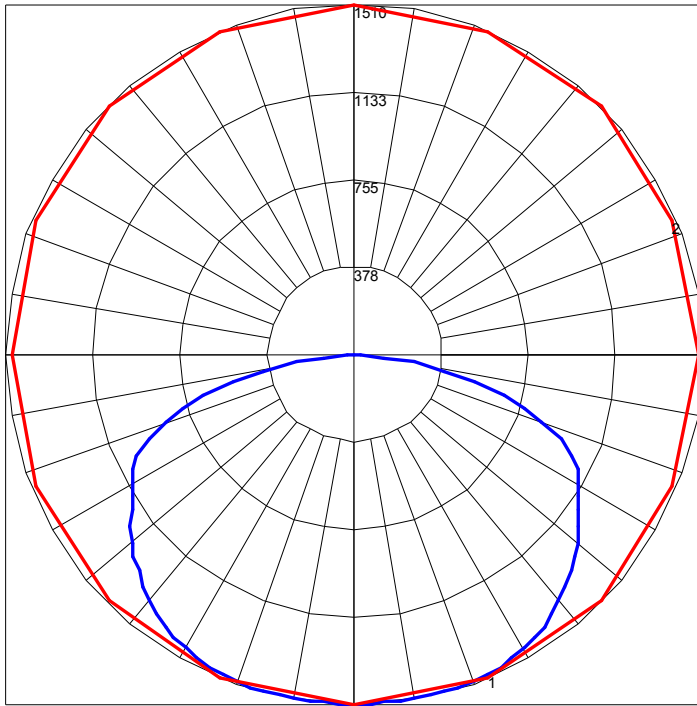

POLAR GRAPH

Maximum Candela = 1510 Located At Horizontal Angle = 90, Vertical Angle = 7.5
1 - Vertical Plane Through Horizontal Angles (90 - 270) (Through Max. Cd.)
2 - Horizontal Cone Through Vertical Angle (7.5) (Through Max. Cd.)