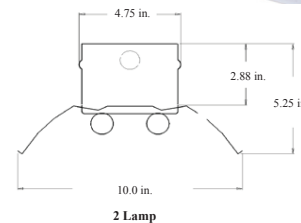

TS SERIES TURRET STRIP, MINI BODY

DIMENSIONS

Made in the USA

Please contact your Horizon Sales Representative for more information.
All dimensions subject to change without notice.

Ordering Nomenclature

Ex: (Turret Strip, 2 Lamp, F32T8, 4', Solid Reflector, Multi-Volt =TS232SD)

SERIES	NUMBER OF LAMPS	WATTAGE	REFLECTOR	VOLTAGE	BALLAST FACTOR	OPTIONS
TS For tandem double-length unit, add suffix T Ex: TST	2 3 4	28T5 - 28W T5, 46"	S - Solid U - Uplight	D - Multi-Volt 1 - 120V 2 - 277V 3 - 347V 4 - 480V *Multi-Volt is 120/277V	BLANK - Normal H - High L - Low	10RS - ≤10% THD, Rapid Start
		28T8 - 28W T8, 48"				P - Program Start
		32 - 32W T8, 48"				20 - ≤20% THD
		48HO - 60W 800mA, 48"				EB5 - 500 Lumen T8 Emergency Ballast
		54 - 54W T5HO, 46"				EB7 - 700 Lumen T8 Emergency Ballast
		96HO - 86W T8HO, 96"				EB14 - 1400 Lumen T8 Emergency Ballast
						EB30 - 3000 Lumen T8 Emergency Ballast
						EB5T5 - 500 Lumen T5 Emergency Ballast
						EB7T5 - 700 Lumen T5 Emergency Ballast
						EB14T5 - 1400 Lumen T5 Emergency Ballast
						FBF - Fast-Blow Fuse
						SBF - Slow-Blow Fuse
						AC63 - 6', 3/8" dia., Armored Flex Cable
						SJ6 - 6', 3/8" dia., 16/3 SJ Cord
						SJ10 - 10', 3/8" dia., 16/3 SJ Cord
						SJ15 - 15', 3/8" dia., 16/3 SJ Cord
						PWO - Palletized without Cartons
						CD - Continuous Dimming (T8)
						SD - Step Dimming (T8)
						CD5 - Continuous Dimming (T5)
						SD5 - Step Dimming (T5)
						WOC - 120/347 Volt Sensor
						WOC1 - 480 Volt Sensor
						C1 - 6' Cord w/120V Nema Plug 16/3 15A
						C2 - 6' Cord w/277V Nema Plug 16/3 15A
						C3 - 10' Cord w/277V Nema Plug 16/3 20A
						C4 - 6' Cord w/480V Nema Plug 16/3 20A
						WH34-Wiring Harness 3-Wire 4-Foot
						WH44-Wiring Harness 4-Wire 4-Foot

ADDITIONAL OPTIONS

WH54- Wiring Harness 5-Wire 4-Foot
WH38- Wiring Harness 3-Wire 8-Foot
WH48- Wiring Harness 4-Wire 8-Foot
WH58- Wiring Harness 5-Wire 8-Foot
10JC - (3)S Hooks and 10' Jack Chain Set
THE - Tong Hanger, End Mount (2)
THS - Tong Hanger, Side Mount (2)

G10 - 10' Aircraft Cable w/ 12" Arms (2)
G15 - 15' Aircraft Cable w/ 12" Arms (2)
G20 - 20' Aircraft Cable w/ 12" Arms (2)
TSWG4- 4' Wire Guard

Energy Saving Tip!
Our Occupancy Sensor option instantly turns lights on and off