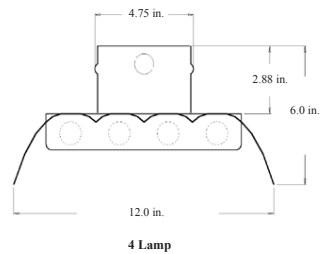

TS SERIES TURRET STRIP, MINI BODY

DIMENSIONS

Made in the USA

Please contact your Horizon Sales Representative for more information.
All dimensions subject to change without notice.

Ordering Nomenclature

Ex: (Turret Strip, 2 Lamp, F32T8, 4', Solid Reflector, Multi-Volt =TS232SD)

SERIES	NUMBER OF LAMPS	WATTAGE	REFLECTOR	VOLTAGE	BALLAST FACTOR	OPTIONS
TS For tandem double-length unit, add suffix T Ex: TST	2 3 4	28T5 - 28W T5, 46"	S - Solid U - Uplight	D - Multi-Volt 1 - 120V 2 - 277V 3 - 347V 4 - 480V *Multi-Volt is 120/277V	BLANK - Normal H - High L - Low	10RS - ≤10% THD, Rapid Start
		28T8 - 28W T8, 48"				P - Program Start
		32 - 32W T8, 48"				20 - ≤20% THD
		48HO - 60W 800mA, 48"				EB5 - 500 Lumen T8 Emergency Ballast
		54 - 54W T5HO, 46"				EB7 - 700 Lumen T8 Emergency Ballast
		96HO - 86W T8HO, 96"				EB14 - 1400 Lumen T8 Emergency Ballast
						EB30 - 3000 Lumen T8 Emergency Ballast
						EB5T5 - 500 Lumen T5 Emergency Ballast
						EB7T5 - 700 Lumen T5 Emergency Ballast
						EB14T5 - 1400 Lumen T5 Emergency Ballast
						FBF - Fast-Blow Fuse
						SBF - Slow-Blow Fuse
						AC63 - 6', 3/8" dia., Armored Flex Cable
						SJ6 - 6', 3/8" dia., 16/3 SJ Cord
						SJ10 - 10', 3/8" dia., 16/3 SJ Cord
						SJ15 - 15', 3/8" dia., 16/3 SJ Cord
						PWO - Palletized without Cartons
						CD - Continuous Dimming (T8)
						SD - Step Dimming (T8)
						CD5 - Continuous Dimming (T5)
						SD5 - Step Dimming (T5)
						WOC - 120/347 Volt Sensor
						WOC1 - 480 Volt Sensor
						C1 - 6' Cord w/120V Nema Plug 16/3 15A
						C2 - 6' Cord w/277V Nema Plug 16/3 15A
						C3 - 10' Cord w/277V Nema Plug 16/3 20A
						C4 - 6' Cord w/480V Nema Plug 16/3 20A
						WH34-Wiring Harness 3-Wire 4-Foot
						WH44-Wiring Harness 4-Wire 4-Foot

ADDITIONAL OPTIONS

WH54- Wiring Harness 5-Wire 4-Foot
WH38- Wiring Harness 3-Wire 8-Foot
WH48- Wiring Harness 4-Wire 8-Foot
WH58- Wiring Harness 5-Wire 8-Foot
10JC - (3)S Hooks and 10' Jack Chain Set
THE - Tong Hanger, End Mount (2)
THS - Tong Hanger, Side Mount (2)

G10 - 10' Aircraft Cable w/ 12" Arms (2)
G15 - 15' Aircraft Cable w/ 12" Arms (2)
G20 - 20' Aircraft Cable w/ 12" Arms (2)
TSWG4- 4' Wire Guard

Energy Saving Tip!
Our Occupancy Sensor option instantly turns lights on and off