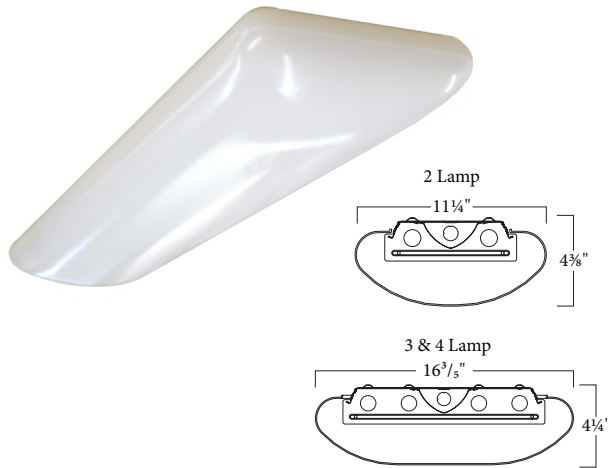

P SERIES

Puff Cloud Wrap

ORDERING INFORMATION

Description	Part Number¹
2L 17W T8 120/277V	P217D (A)
2L 32W T8 120/277V	P232D (A)
2L 54W T5HO 120/277V	P254D (A)
4L 17W T8 120/277V	P417D (A)
4L 32W T8 120/277V	P432D (A)
4L 54W T5HO 120/277V	P454D (A)

Option Codes

(A) Options

Blank - None

10RS - ≤10% THD, Rapid Start

P - Program Start

20 - ≤20% THD

IO - Inboard/Outboard (2 Lamp-2 Lamp)

IO2 - Inboard/Outboard (1 Lamp-3 Lamp)

DESIGN

The P Series Puff Cloud Wraps feature a soft floating profile that is aesthetically appealing in any residential and commercial environment. They are ideal for the kitchen, den, living room, bathroom, office, or recreation room..

ACCESSORIES

Order as separate line item

T8 EMERGENCY BALLAST
EB5 (500 LUMEN)
EB7 (700 LUMEN)
EB14 (1400 LUMEN)
EB30 (3000 LUMEN)

MOTION SENSOR
WOC (120/347V)
WOC1 (480V)

TECHNICAL INFORMATION

Housing is constructed of die-formed heavy gauge steel. Indestruct-A-Puff high durability lenses eliminate breakage. Lift and shift frame assembly for easy servicing. Suitable for damp locations. Ballasts are solid state electronic. Ballasts and lamp holders are replaceable without removing from ceiling. All reflective surfaces are finished with a high reflectance, lighting fixture white polyester powder.