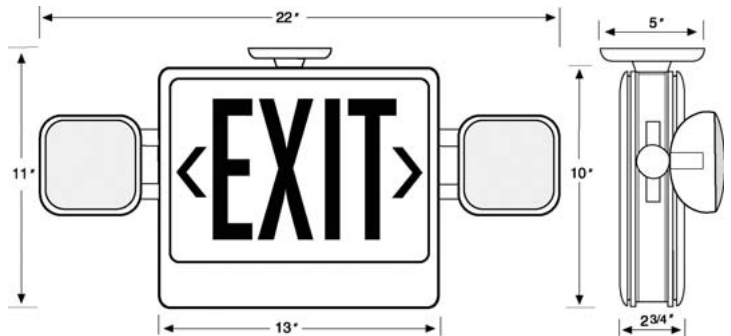

DIMENSIONS

Please contact your Horizon Sales Representative for more information.

Ordering Nomenclature

Ex: (Remote Capable LED Exit/Emergency Combo, Red Letters, Double Face, White Housing = CRLER2W)

CRLE					
SERIES CRLE	LETTER COLOR R - Red G - Green	NUMBER OF FACES 2 - Double Face	HOUSING COLOR W - White B - Black	BATTERY RC - Remote Capable	ACCESSORIES SD - Self Diagnostic K5 - 5.4W Krypton Lamps K9 - 9W Krypton Lamps